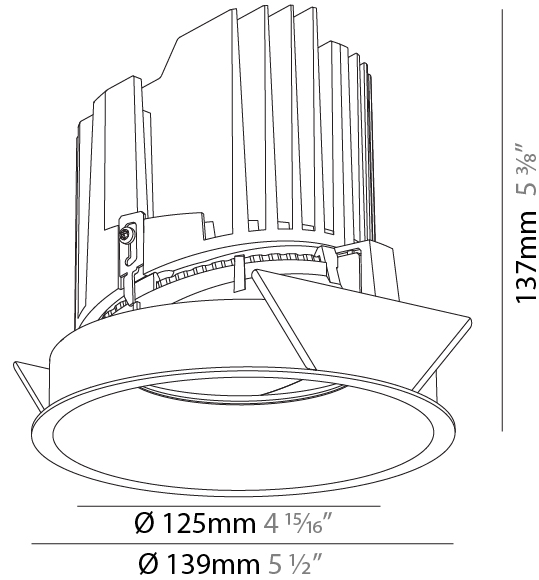

GENERAL

Series: Bioniq
 Subseries: Bioniq Round Adjustable
 Brand: Prolicht
 Division: Architectural
 Mounting Type: Recessed
 Mounting Location: Ceiling
 Subcategory: Downlight

PHYSICAL

Shape: Round
 Diameter (mm): 139
 Diameter (in): 5 1/2
 Height (mm): 137
 Height (in): 5 3/8
 Ceiling Thickness (mm): 10 / 12.5 / 15
 Ceiling Thickness (in): 3/8 or 1/2 or 9/16
 Min. Recessing Depth (mm): 150
 Min. Recessing Depth (in): 5 7/8
 Light Distribution: Adjustable / Downlight
 Weight (kg): 0.805
 Weight (lbs): 1.77
 Fixture Finish: SSR / BKV / CWI / CRY / HAB / UFT / ITA / RUA / FTG / MYG / LOD / PUS / FRO / FUP / KIA / POP / BLS / SPG / MEY / GOH / GUM / CHC / COM / ABZ / JAG / OBR / MOS / ROR
 Fixture Material: Aluminum Die Cast
 Cut-out Measurements: 130mm / 5 1/8"

GENERAL

Series: Bioniq
 Subseries: Bioniq Round Semi Adjustable
 Brand: Prolight
 Division: Architectural
 Mounting Type: Recessed
 Mounting Location: Ceiling
 Subcategory: Downlight

PHYSICAL

Shape: Round
 Diameter (mm): 139
 Diameter (in): 5 1/2
 Height (mm): 137
 Height (in): 5 3/8
 Ceiling Thickness (mm): 10 / 12.5 / 15
 Ceiling Thickness (in): 3/8 or 1/2 or 9/16
 Min. Recessing Depth (mm): 150
 Min. Recessing Depth (in): 5 7/8
 Light Distribution: Adjustable / Downlight
 Weight (kg): 0.814
 Weight (lbs): 1.79
 Fixture Finish: SSR / BKV / CWI / CRY / HAB / UFT / ITA / RUA / FTG / MYG / LOD / PUS / FRO / FUP / KIA / POP / BLS / SPG / MEY / GOH / GUM / CHC / COM / ABZ / JAG / OBR / MOS / ROR
 Fixture Material: Aluminum Die Cast
 Cut-out Measurements: 130mm / 5 1/8"

LED

Number of LEDs: 1
 Color Temperature (°K): 2700 / 3000 / 3500 / 4000
 Max. Delivered Lumen (lm): 870 / 970 / 1039 / 1060
 Nominal Lumen (lm): 960 / 1070 / 1156 / 1180
 CRI: >90 CRI
 Efficiency (%): 90.5
 Lamp Life (hrs): 50000

OPTICAL

Reflector°: 10
 Adjustability: Rotational 355°; Tilt 10°

RATINGS AND CERTIFICATIONS

Certified By: Certified for North American Standards
 IP rating: IP20

BIONIQ ROUND SEMI ADJUSTABLE RECESSED

A35299-